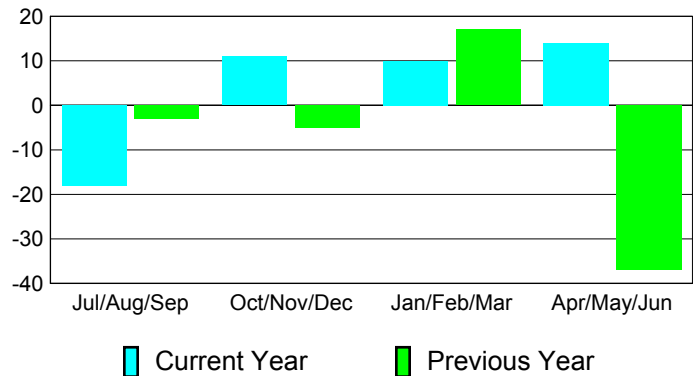

Comparison of Membership Gain/Loss

Current Year Compared to the Previous Year