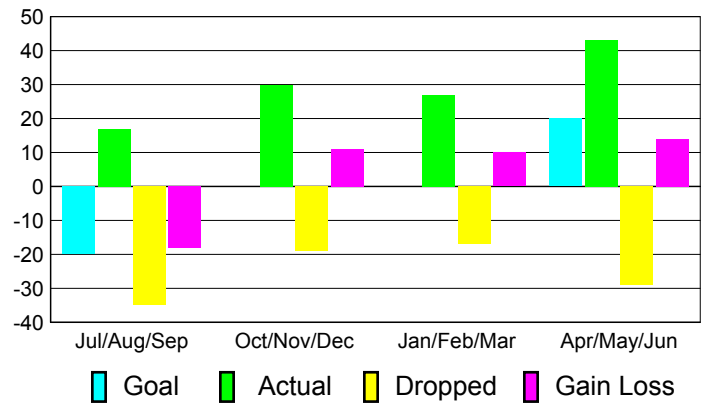

### Club Results 2010-2011

Goal, New, Dropped, Gain/Loss

## MEMBERSHIP

**Membership Results  
2010-2011**

**Membership  
2009-2010**

Month	Net Memb Goal	Actual New Memb	Actual Dropped Memb	Gain/Loss of Memb	Gain/Loss of Memb
Jul/Aug/Sep	-20	17	-35	-18	-3
Oct/Nov/Dec	0	30	-19	11	-5
Jan/Feb/Mar	0	27	-17	10	17
Apr/May/Jun	20	43	-29	14	-37
<b>Totals</b>	<b>0</b>	<b>117</b>	<b>-100</b>	<b>17</b>	<b>-28</b>

### Membership Results 2010-2011

Goal, New, Dropped, Gain/Loss

### Comparison of Club Gain/Loss

Current Year Compared to the Previous Year